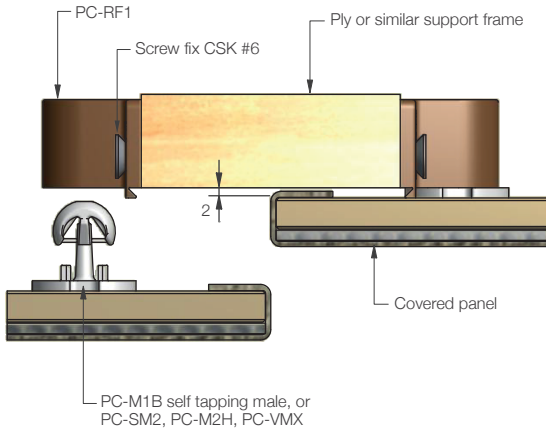

PC-RF1 Side Mount Female Screw Fix

INDUSTRY FIT:    

SPECIFICATIONS:

STANDARD PC RANGE

Ideal for applications that require side mounting, such as refit, cabinet construction or securing floor panels. This versatile screw-fixed clip works with all male clips from the Standard range.

PC-RF1

USE WITH:

MATERIAL:
Brown acetal copolymer

MORE INFO:
Installation Guide FM IG_PC-RF1
Clip Layout Guide FM TD-02, 09, 12

BENEFITS

- Side mounting
- Installation requires no special tools
- Screw fixed to frame
- Several mounting options
- Works with existing Standard range Fastmount clips
- Allows for flexing and expansion of panel and support

APPLICATIONS

- Ceiling, wall and exterior panels
- Cabinet assembly and shelf support
- Refits and upgrades of existing installations
- Variety of substrates
- Floor panels
- Inspection hatches

INSTALLATION: Partially exploded through section showing typical installation method

Corner detail at cabinet or shelf

The Fastmount® multi-award winning system has revolutionized the mounting of panels. Panels can easily be removed and refitted in any sequence time after time. For further information or technical support contact: info@fastmount.com