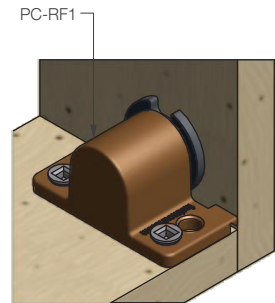

PC-RF1 Side Mount Female Screw Fix

INDUSTRY FIT:    

SPECIFICATIONS:

STANDARD PC RANGE

Ideal for applications that require side mounting, such as refit, cabinet construction or securing floor panels. This versatile screw-fixed clip works with all male clips from the Standard range.

PC-RF1

USE WITH:

MATERIAL:
Brown acetal copolymer

MORE INFO:
Installation Guide FM IG_PC-RF1
Clip Layout Guide FM TD-02, 09, 12

BENEFITS

- Side mounting
- Installation requires no special tools
- Screw fixed to frame
- Several mounting options
- Works with existing Standard range Fastmount clips
- Allows for flexing and expansion of panel and support

Corner detail at cabinet or shelf

The Fastmount® multi-award winning system has revolutionized the mounting of panels. Panels can easily be removed and refitted in any sequence time after time. For further information or technical support contact: info@fastmount.com